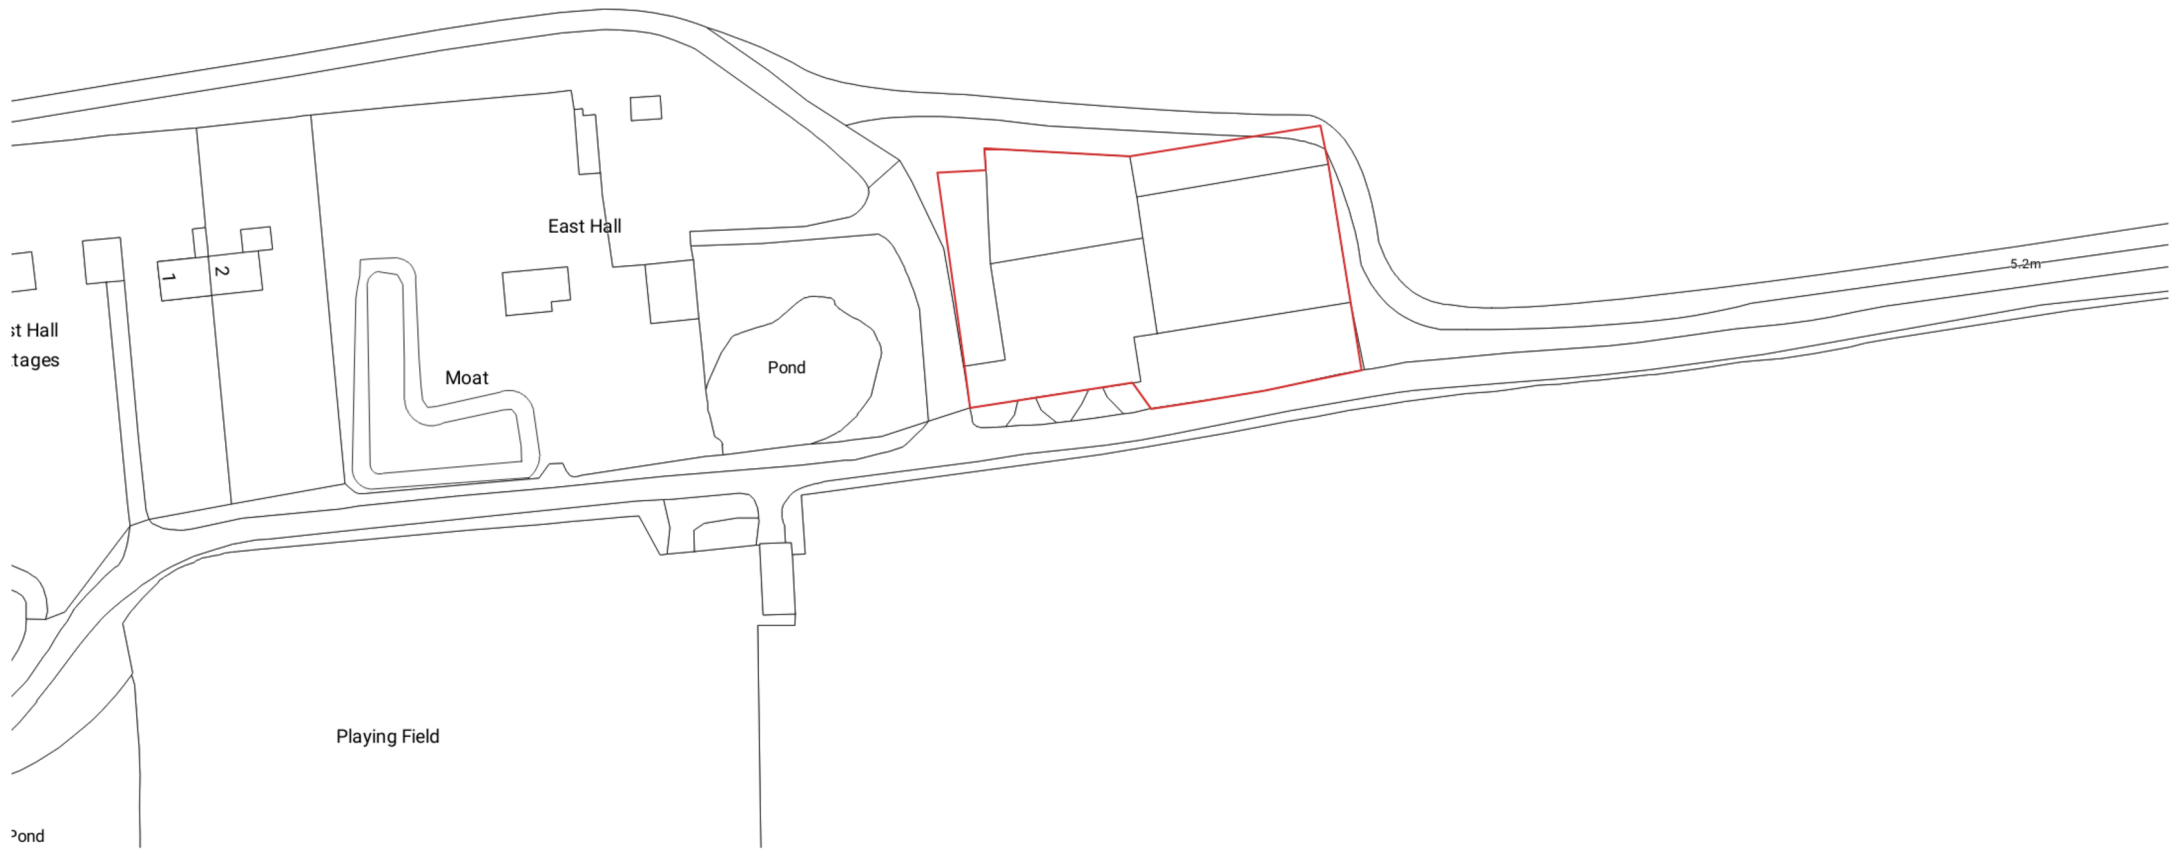

Barn at East Hall Lane, Paglesham,  
Rochford, SS4 2DU

East Hall  
stages

Pond

1:1250

50 m  
Scale 1:1250 (at A4)